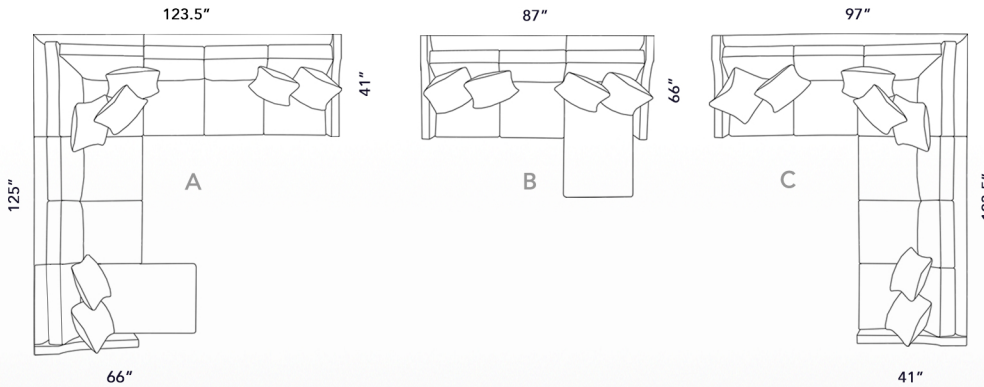

6170 SECTIONAL

INDIVIDUAL PIECES

POPULAR COMBINATIONS

PILLOWS BY PIECE

Combination	Configuration	Dimensions	SOFA	LOVESEAT	CHAIR	OTTOMAN	RF SOFA	LF SOFA	XA LOVESEAT	XA CHAIR	RF LOVESEAT	LF LOVESEAT	RF CHAIR	LF CHAIR	RF CHAISE	LF CHAISE	CORNER	RF C. SOFA	LF C. SOFA
A	65 LF CHAISE + 31 ARMLESS LOVESEAT + 70 CORNER + 14 RF SOFA	123.5" x 125" x 66"	2 XP, 2 MP	2 XP, 2 MP	-	-	1 XP, 1 MP	1 XP, 1 MP	-	-	1 XP, 1 MP	1 XP, 1 MP	1 XP, 1 MP	1 XP, 1 MP	1 XP, 1 MP	1 XP, 1 MP	3 XP, 2 MP	3 XP, 2 MP	
B	35 LF LOVESEAT + 64 RF CHAISE	87" x 66"	-	-	-	-	1 XP, 1 MP	1 XP, 1 MP	-	-	1 XP, 1 MP	1 XP, 1 MP	1 XP, 1 MP	1 XP, 1 MP	1 XP, 1 MP	1 XP, 1 MP	-	-	
C	75 LF CORNER SOFA + 14 RF SOFA	97" x 123.5" x 41"	-	-	-	-	1 XP, 1 MP	1 XP, 1 MP	-	-	1 XP, 1 MP	1 XP, 1 MP	1 XP, 1 MP	1 XP, 1 MP	1 XP, 1 MP	1 XP, 1 MP	3 XP, 2 MP	3 XP, 2 MP	

STYLE INFORMATION

6170 GROUP

BACKS: LOOSE PILLOW BACKS
SEATING: SINUOUS SPRINGS
LEG USED: #9 (5" TAPERED)
TOSS PILLOW USED:
EXTRA LARGE - 23S0-W (22")
MEDIUM - 21S0-W (20")
NAILHEAD OPTIONAL,
5 FINISHES AVAILABLE

^ F75 LEFT-FACING CORNER SOFA + F14 RIGHT-FACING SOFA

AVAILABLE IN FABRIC

R, RM, U, UM FABRICS

FOR MORE INFORMATION, VISIT US AT MAYOFURNITURE.COM

#	OVERALL HEIGHT	OVERALL WIDTH	OVERALL DEPTH	INSIDE WIDTH	INSIDE DEPTH	ARM HEIGHT	SEAT HEIGHT
SOFA	10	36	88	41	79	23	28
LOVESEAT	30	36	73.5	41	64.5	23	28
CHAIR	40	36	34	41	25	23	28
OTTOMAN	50	19	32	23	-	-	-
RF SOFA	14	36	82.5	41	77.5	23	28
LF SOFA	15	36	82.5	41	77.5	23	28
XA LOVESEAT	31	36	52	41	52	23	20
XA CHAIR	41	36	26	41	26	23	20
RF LOVESEAT	34	36	55	41	51	23	28
LF LOVESEAT	35	36	55	41	51	23	28
RF CHAIR	44	36	29	41	25.5	23	28
LF CHAIR	45	36	29	41	25.5	23	28
RF CHAISE	64	36	32	66	28	47	28
LF CHAISE	65	36	32	66	28	47	28
CORNER	70	36	41	41	23	23	20
RF C. SOFA	74	36	97	41	74	23	28
LF C. SOFA	75	36	97	41	74	23	28