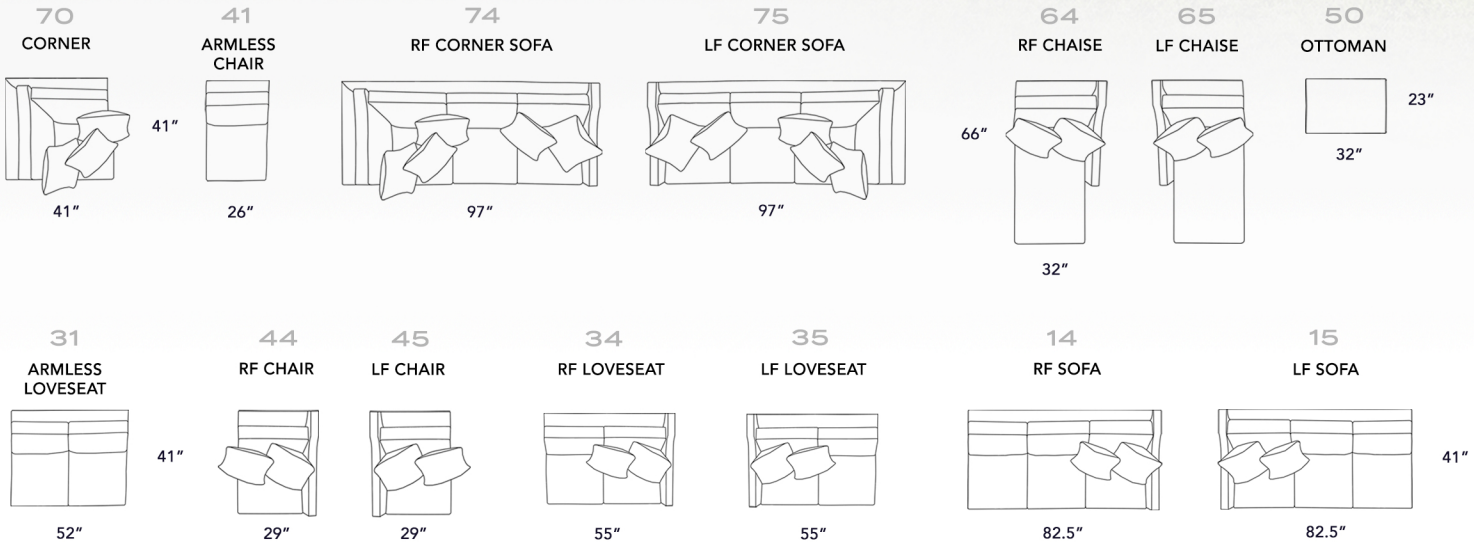

6170 SECTIONAL

INDIVIDUAL PIECES

POPULAR COMBINATIONS

PILLOWS BY PIECE

Combination	Configuration	Dimensions	SOFA	LOVESEAT	CHAIR	OTTOMAN	RF SOFA	LF SOFA	XA LOVESEAT	XA CHAIR	RF LOVESEAT	LF LOVESEAT	RF CHAIR	LF CHAIR	RF CHAISE	LF CHAISE	CORNER	RF C. SOFA	LF C. SOFA
A	65 LF CHAISE + 31 ARMLESS LOVESEAT + 70 CORNER + 14 RF SOFA	123.5" x 125" x 66"	2 XP, 2 MP	2 XP, 2 MP	-	-	1 XP, 1 MP	1 XP, 1 MP	-	-	1 XP, 1 MP	1 XP, 1 MP	1 XP, 1 MP	1 XP, 1 MP	1 XP, 1 MP	1 XP, 1 MP	3 XP, 2 MP	3 XP, 2 MP	
B	35 LF LOVESEAT + 64 RF CHAISE	87" x 66"	-	-	-	-	1 XP, 1 MP	1 XP, 1 MP	-	-	1 XP, 1 MP	1 XP, 1 MP	1 XP, 1 MP	1 XP, 1 MP	1 XP, 1 MP	1 XP, 1 MP	-	-	
C	75 LF CORNER SOFA + 14 RF SOFA	97" x 123.5" x 41"	-	-	-	-	1 XP, 1 MP	1 XP, 1 MP	-	-	1 XP, 1 MP	1 XP, 1 MP	1 XP, 1 MP	1 XP, 1 MP	1 XP, 1 MP	1 XP, 1 MP	3 XP, 2 MP	3 XP, 2 MP	

STYLE INFORMATION

6170 GROUP

BACKS: LOOSE PILLOW BACKS
SEATING: SINUOUS SPRINGS
LEG USED: #9 (5" TAPERED)
TOSS PILLOW USED:
EXTRA LARGE - 23S0-W (22")
MEDIUM - 21S0-W (20")
NAILHEAD OPTIONAL,
5 FINISHES AVAILABLE

^ F75 LEFT-FACING CORNER SOFA + F14 RIGHT-FACING SOFA

AVAILABLE IN FABRIC

R, RM, U, UM FABRICS

FOR MORE INFORMATION, VISIT US AT MAYOFURNITURE.COM

#	OVERALL HEIGHT	OVERALL WIDTH	OVERALL DEPTH	INSIDE WIDTH	INSIDE DEPTH	ARM HEIGHT	SEAT HEIGHT
SOFA	10	36	88	41	79	23	28
LOVESEAT	30	36	73.5	41	64.5	23	28
CHAIR	40	36	34	41	25	23	28
OTTOMAN	50	19	32	23	-	-	-
RF SOFA	14	36	82.5	41	77.5	23	28
LF SOFA	15	36	82.5	41	77.5	23	28
XA LOVESEAT	31	36	52	41	52	23	20
XA CHAIR	41	36	26	41	26	23	20
RF LOVESEAT	34	36	55	41	51	23	28
LF LOVESEAT	35	36	55	41	51	23	28
RF CHAIR	44	36	29	41	25.5	23	28
LF CHAIR	45	36	29	41	25.5	23	28
RF CHAISE	64	36	32	66	28	47	28
LF CHAISE	65	36	32	66	28	47	28
CORNER	70	36	41	41	23	23	20
RF C. SOFA	74	36	97	41	74	23	28
LF C. SOFA	75	36	97	41	74	23	28