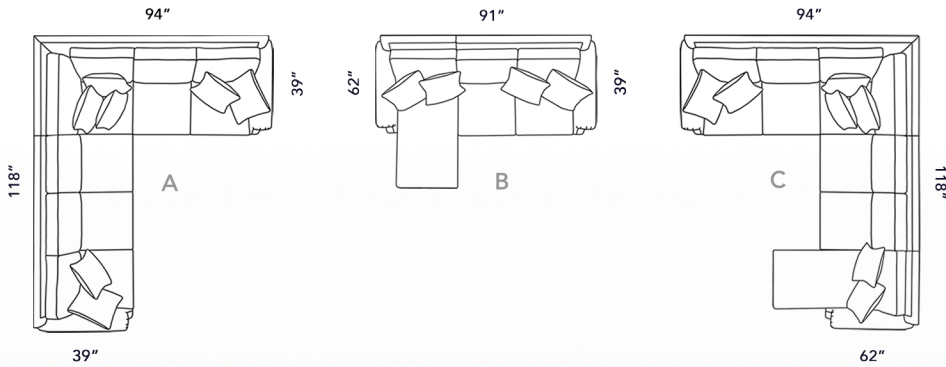

4040 SECTIONAL

INDIVIDUAL PIECES

POPULAR COMBINATIONS

PILLOWS BY PIECE

Combination	Item	Pillow Count
A	15 LF SOFA	2 XP, 2 MP
	74 RF CORNER SOFA	2 XP, 2 MP
	CHAIR	1 LKP
	OTTOMAN	-
B	65 LF CHAISE	1 XP, 1 MP
	34 RF LOVESEAT	1 XP, 1 MP
	XA LOVESEAT	-
	XA CHAIR	-
C	75 LF CORNER SOFA	1 XP, 1 MP
	31 ARMLESS LOVESEAT	1 XP, 1 MP
	64 RF CHAISE	1 XP, 1 MP
	RF CHAIR	1 XP, 1 MP
	LF CHAIR	1 XP, 1 MP
	RF CHAISE	1 XP, 1 MP
	LF CHAISE	1 XP, 1 MP
	CORNER	2 XP, 1 MP
	WEDGE	2 XP, 1 MP
	RF C. SOFA	3 XP, 2 MP
LF C. SOFA	3 XP, 2 MP	

STYLE INFORMATION

4040 GROUP

BACKS: ATTACHED PILLOW BACKS
 SEATING: SINUOUS SPRINGS
 LEG USED: #9 (FRONT), #12 (BACK)
 TOSS PILLOW USED:
 EXTRA LARGE - 23S0-W (22")
 MEDIUM - 21S0-W (20")
 NAILHEAD OPTIONAL,
 4 FINISHES AVAILABLE

^ F15 LEFT-FACING SOFA + F71 WEDGE + F34 RIGHT-FACING LOVESEAT

AVAILABLE IN
 LEATHER, FABRIC

R, RM, U, UM FABRICS
 LTH LEATHERS

#	OVERALL HEIGHT	OVERALL WIDTH	OVERALL DEPTH	INSIDE WIDTH	INSIDE DEPTH	ARM HEIGHT	SEAT HEIGHT
SOFA	10	37	86.5	39	70	22	26.5
LOVESEAT	30	37	63	39	47	22	26.5
CHAIR	40	37	40	39	22.5	22	26.5
OTTOMAN	50	19	28	39			
RF SOFA	14	37	79	39	71	22	26.5
LF SOFA	15	37	79	39	71	22	26.5
XA LOVESEAT	31	37	48	39	48	22	21
XA CHAIR	41	37	55	39	26	22	21
RF LOVESEAT	34	37	55	39	46	22	26.5
LF LOVESEAT	35	37	24	39	24	22	26.5
RF CHAIR	44	37	32	39	23.5	22	26.5
LF CHAIR	45	37	32	39	23.5	22	26.5
RF CHAISE	64	37	36	62	28	22	26.5
LF CHAISE	65	37	36	62	28	22	26.5
CORNER	70	37	39	39	22	22	21
WEDGE	71	37	47.5	47.5	30.5	30.5	21
RF C. SOFA	74	37	94	39	77	22	26.5
LF C. SOFA	75	37	94	39	77	22	26.5