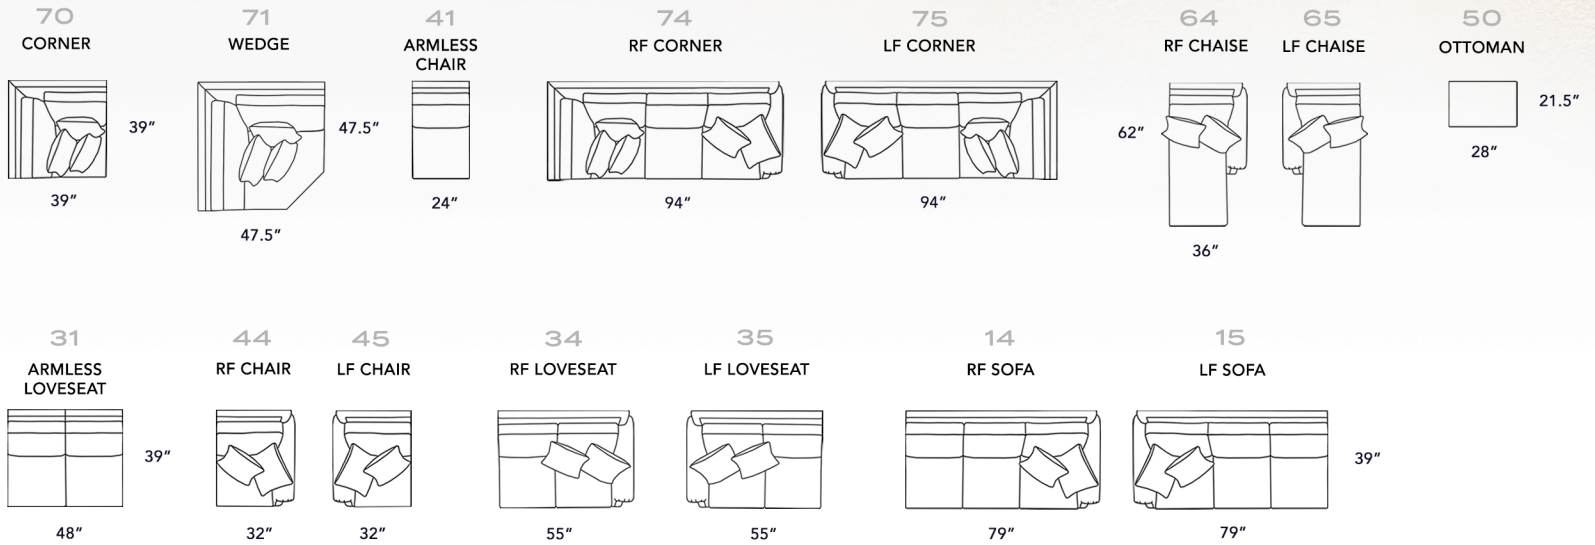

4040 SECTIONAL

INDIVIDUAL PIECES

POPULAR COMBINATIONS

PILLOWS BY PIECE

Combination	Item	Pillow Count
A	15 LF SOFA	2 XP, 2 MP
	74 RF CORNER SOFA	2 XP, 2 MP
	CHAIR	1 LKP
	OTTOMAN	-
B	65 LF CHAISE	1 XP, 1 MP
	34 RF LOVESEAT	1 XP, 1 MP
	XA LOVESEAT	-
	XA CHAIR	-
C	75 LF CORNER SOFA	1 XP, 1 MP
	31 ARMLESS LOVESEAT	1 XP, 1 MP
	64 RF CHAISE	1 XP, 1 MP
	RF CHAIR	1 XP, 1 MP
	LF CHAIR	1 XP, 1 MP
	RF CHAISE	1 XP, 1 MP
	LF CHAISE	1 XP, 1 MP
	CORNER	2 XP, 1 MP
	WEDGE	2 XP, 1 MP
	RF C. SOFA	3 XP, 2 MP
LF C. SOFA	3 XP, 2 MP	

STYLE INFORMATION

4040 GROUP

BACKS: ATTACHED PILLOW BACKS
 SEATING: SINUOUS SPRINGS
 LEG USED: #9 (FRONT), #12 (BACK)
 TOSS PILLOW USED:
 EXTRA LARGE - 23S0-W (22")
 MEDIUM - 21S0-W (20")
 NAILHEAD OPTIONAL,
 4 FINISHES AVAILABLE

^ F15 LEFT-FACING SOFA + F71 WEDGE + F34 RIGHT-FACING LOVESEAT

AVAILABLE IN
 LEATHER, FABRIC

R, RM, U, UM FABRICS
 LTH LEATHERS

#	OVERALL HEIGHT	OVERALL WIDTH	OVERALL DEPTH	INSIDE WIDTH	INSIDE DEPTH	ARM HEIGHT	SEAT HEIGHT
SOFA	10	37	86.5	39	70	22	26.5
LOVESEAT	30	37	63	39	47	22	26.5
CHAIR	40	37	40	39	22.5	22	26.5
OTTOMAN	50	19	28	39			
RF SOFA	14	37	79	39	71	22	26.5
LF SOFA	15	37	79	39	71	22	26.5
XA LOVESEAT	31	37	48	39	48	22	21
XA CHAIR	41	37	55	39	26	22	21
RF LOVESEAT	34	37	55	39	46	22	26.5
LF LOVESEAT	35	37	24	39	24	22	26.5
RF CHAIR	44	37	32	39	23.5	22	26.5
LF CHAIR	45	37	32	39	23.5	22	26.5
RF CHAISE	64	37	36	62	28	22	26.5
LF CHAISE	65	37	36	62	28	22	26.5
CORNER	70	37	39	39	22	22	21
WEDGE	71	37	47.5	47.5	30.5	30.5	21
RF C. SOFA	74	37	94	39	77	22	26.5
LF C. SOFA	75	37	94	39	77	22	26.5