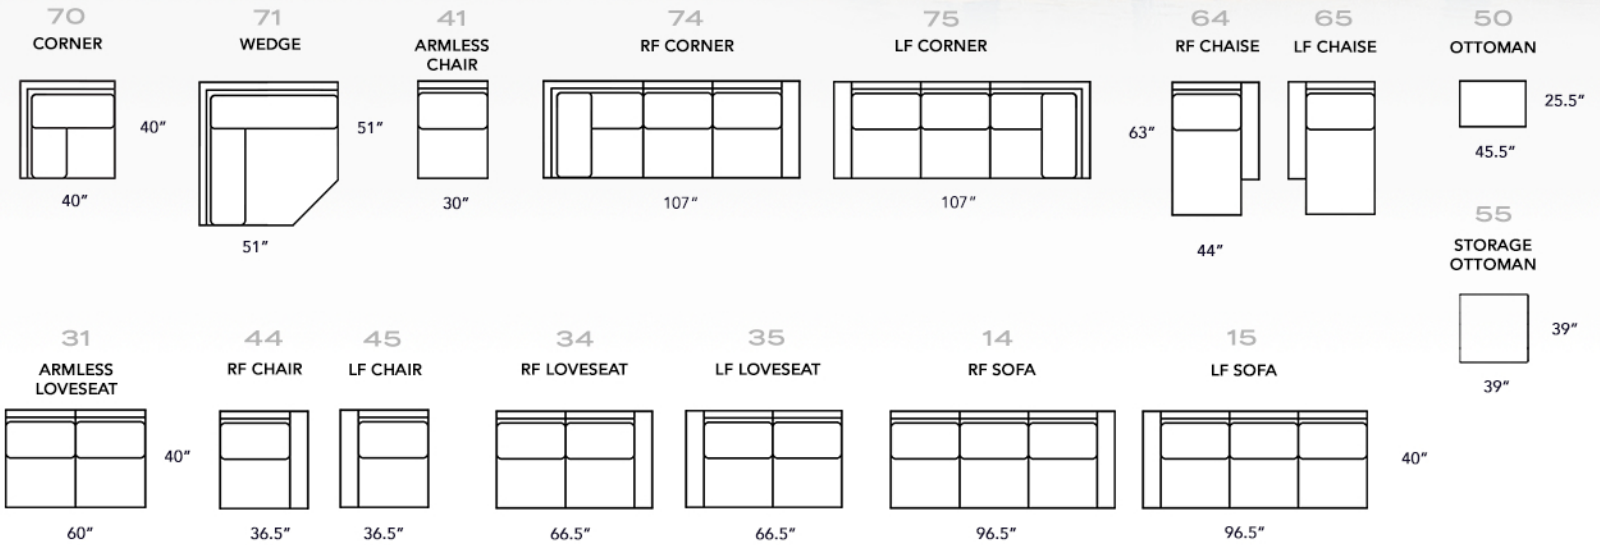

7101 SECTIONAL

INDIVIDUAL PIECES

POPULAR COMBINATIONS

PILLOWS BY PIECE

Combination	Items	Pillow Count
A	15 LF SOFA + 74 RF CORNER SOFA	2 XP, 2 MP
	LOVESEAT	2 XP, 2 MP
	CHAIR	2 XP
	OTTOMAN	-
	RF SOFA	1 XP, 1 MP
B	65 LF CHAISE + 34 RF LOVESEAT	1 XP, 1 MP
	LF SOFA	1 XP, 1 MP
	XA LOVESEAT	-
	XA CHAIR	-
	RF LOVESEAT	1 XP, 1 MP
C	75 LF CORNER SOFA + 31 ARMLESS LOVESEAT + 64 RF CHAISE	1 XP, 1 MP
	RF CHAIR	1 XP, 1 MP
	LF CHAIR	1 XP, 1 MP
	RF CHAISE	1 XP, 1 MP
	LF CHAISE	1 XP, 1 MP
	CORNER	2 XP, 1 MP
	WEDGE	2 XP, 1 MP
	RF C. SOFA	3 XP, 2 MP
	LF C. SOFA	3 XP, 2 MP

STYLE INFORMATION

7101 GROUP

BACKS: LOOSE PILLOW BACKS
SEATING: SINUOUS SPRINGS
LEG USED: #11 (SQUARE)
STORAGE OTTO: #11 (SQUARE)
TOSS PILLOW USED:
EXTRA LARGE - 23S0-W (22")
MEDIUM - 21S0-W (20")
NAILHEAD OPTIONAL,
4 FINISHES AVAILABLE

F75 LEFT-FACING CORNER SOFA +
F14 RIGHT-FACING SOFA
+ F51 TABLE OTTOMAN

AVAILABLE IN
FABRIC, LEATHER

#	OVERALL HEIGHT	OVERALL WIDTH	OVERALL DEPTH	INSIDE WIDTH	INSIDE DEPTH	ARM HEIGHT	SEAT HEIGHT
SOFA	10	36	104	40	89.5	25	24
LOVESEAT	30	36	73	40	59	25	24
CHAIR	40	36	55	40	41	25	24
OTTOMAN	50	16.5	45.5	25.5			
STORAGE OTTO	55	20	39	39			
RF SOFA	14	36	96.5	40	89.5	25	24
LF SOFA	15	36	96.5	40	89.5	25	24
XA LOVESEAT	31	36	60	40	60	25	24
RF LOVESEAT	34	36	66.5	40	60	25	24
LF LOVESEAT	35	36	66.5	40	60	25	24
XA CHAIR	41	36	30	40	30	25	24
RF CHAIR	44	36	36.5	40	30	25	24
LF CHAIR	45	36	36.5	40	30	25	24
RF CHAISE	64	36	38	63	31.5	46	24
LF CHAISE	65	36	38	63	31.5	46	24
CORNER	70	36	40	40	22	22	20
WEDGE	71	36	51	51	33	33	20
RF C. SOFA	74	36	107	40	82.5	25	24
LF C. SOFA	75	36	107	40	82.5	25	24