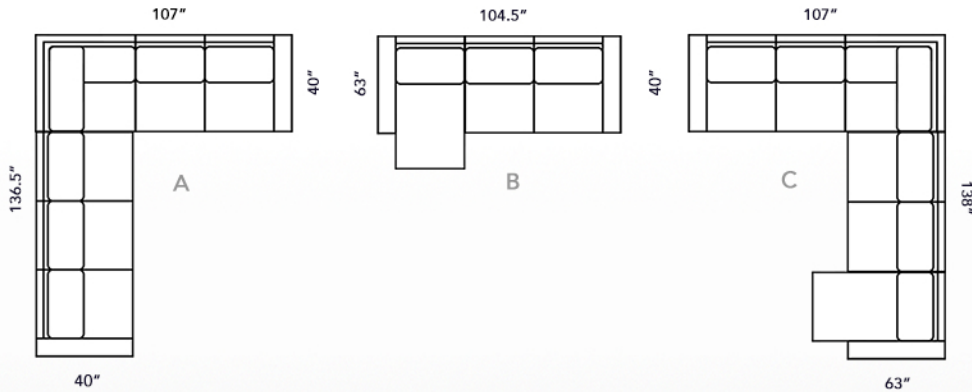

7101 SECTIONAL

INDIVIDUAL PIECES

POPULAR COMBINATIONS

PILLOWS BY PIECE

Combination	Items	Pillow Count
A	15 LF SOFA + 74 RF CORNER SOFA	2 XP, 2 MP
	LOVESEAT	2 XP, 2 MP
	CHAIR	2 XP
	OTTOMAN	-
	RF SOFA	1 XP, 1 MP
B	65 LF CHAISE + 34 RF LOVESEAT	1 XP, 1 MP
	LF SOFA	1 XP, 1 MP
	XA LOVESEAT	-
	XA CHAIR	-
	RF LOVESEAT	1 XP, 1 MP
C	75 LF CORNER SOFA + 31 ARMLESS LOVESEAT + 64 RF CHAISE	1 XP, 1 MP
	RF CHAIR	1 XP, 1 MP
	LF CHAIR	1 XP, 1 MP
	RF CHAISE	1 XP, 1 MP
	LF CHAISE	1 XP, 1 MP
	CORNER	2 XP, 1 MP
	WEDGE	2 XP, 1 MP
	RF C. SOFA	3 XP, 2 MP
	LF C. SOFA	3 XP, 2 MP

STYLE INFORMATION

7101 GROUP

BACKS: LOOSE PILLOW BACKS
SEATING: SINUOUS SPRINGS
LEG USED: #11 (SQUARE)
STORAGE OTTO: #11 (SQUARE)
TOSS PILLOW USED:
EXTRA LARGE - 23S0-W (22")
MEDIUM - 21S0-W (20")
NAILHEAD OPTIONAL,
4 FINISHES AVAILABLE

F75 LEFT-FACING CORNER SOFA +
F14 RIGHT-FACING SOFA
+ F51 TABLE OTTOMAN

AVAILABLE IN
FABRIC, LEATHER

#	OVERALL HEIGHT	OVERALL WIDTH	OVERALL DEPTH	INSIDE WIDTH	INSIDE DEPTH	ARM HEIGHT	SEAT HEIGHT
SOFA	10	36	104	40	89.5	25	24
LOVESEAT	30	36	73	40	59	25	24
CHAIR	40	36	55	40	41	25	24
OTTOMAN	50	16.5	45.5	25.5			
STORAGE OTTO	55	20	39	39			
RF SOFA	14	36	96.5	40	89.5	25	24
LF SOFA	15	36	96.5	40	89.5	25	24
XA LOVESEAT	31	36	60	40	60	25	24
RF LOVESEAT	34	36	66.5	40	60	25	24
LF LOVESEAT	35	36	66.5	40	60	25	24
XA CHAIR	41	36	30	40	30	25	24
RF CHAIR	44	36	36.5	40	30	25	24
LF CHAIR	45	36	36.5	40	30	25	24
RF CHAISE	64	36	38	63	31.5	46	24
LF CHAISE	65	36	38	63	31.5	46	24
CORNER	70	36	40	40	22	22	20
WEDGE	71	36	51	51	33	33	20
RF C. SOFA	74	36	107	40	82.5	25	24
LF C. SOFA	75	36	107	40	82.5	25	24