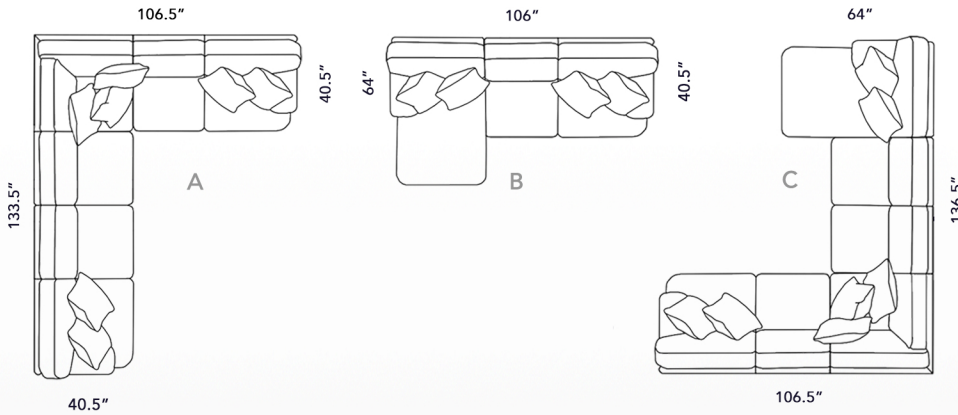

3620 SECTIONAL

INDIVIDUAL PIECES

POPULAR COMBINATIONS

PILLOWS BY PIECE

Combination	Pieces	Pillows
A	15 LF SOFA	4 XP
	74 RF CORNER SOFA	4 XP
	133.5" x 106.5" x 40.5"	
	65 LF CHAISE	2 XP
	34 RF LOVESEAT	2 XP
B	65 LF CHAISE	2 XP
	34 RF LOVESEAT	2 XP
	64" x 106" x 40.5"	
	XA LOVESEAT	-
	XA CHAIR	-
	RF LOVESEAT	2 XP
	LF LOVESEAT	2 XP
C	74 RF CORNER SOFA	4 XP
	31 ARMLESS LOVESEAT	4 XP
	65 LF CHAISE	2 XP
	106.5" x 136.5" x 64"	
	RF SOFA	2 XP
	LF SOFA	2 XP
	RF CHAIR	2 XP
	LF CHAIR	2 XP
	RF CHAISE	2 XP
	LF CHAISE	2 XP
CORNER	3 XP	
WEDGE	3 XP	
RF C. SOFA	5 XP	
LF C. SOFA	5 XP	

STYLE INFORMATION

3620 GROUP

BACKS: LOOSE PILLOW BACK
SEATING: SINUOUS SPRINGS
LEG USED: #15 (3" BUN)
TOSS PILLOW USED:
EXTRA LARGE - 23S0-W (22")
NAILHEAD OPTIONAL,
4 FINISHES AVAILABLE

△ F35 LEFT-FACING LOVESEAT +
F64 RIGHT-FACING CHAISE

AVAILABLE IN
LEATHER, FABRIC
AND LEATHER/FABRIC
COMBINATION

R, RM FABRICS
LTH LEATHERS

#	OVERALL HEIGHT	OVERALL WIDTH	OVERALL DEPTH	INSIDE WIDTH	INSIDE DEPTH	ARM HEIGHT	SEAT HEIGHT
SOFA	10	39	103	40.5	80	22.5	21
LOVESEAT	30	39	76	40.5	53	22.5	21
CHAIR	40	39	60	40.5	38	22.5	21
OTTOMAN	50	18	41	28			
RF SOFA	14	39	93	40.5	80	22.5	21
LF SOFA	15	39	93	40.5	80	22.5	21
XA LOVESEAT	31	39	54	40.5	54	22.5	21
XA CHAIR	41	39	27	40.5	27	22.5	21
RF LOVESEAT	34	39	66	40.5	54	22.5	21
LF LOVESEAT	35	39	66	40.5	54	22.5	21
RF CHAIR	44	39	39	40.5	27	22.5	21
LF CHAIR	45	39	39	40.5	27	22.5	21
RF CHAISE	64	39	40	64	28	47	21
LF CHAISE	65	39	40	64	28	47	21
CORNER	70	39	40.5	40.5	22.5	22.5	21
WEDGE	71	39	51	51	33	33	21
RF C. SOFA	74	39	106.5	40.5	76	22.5	21
LF C. SOFA	75	39	106.5	40.5	76	22.5	21