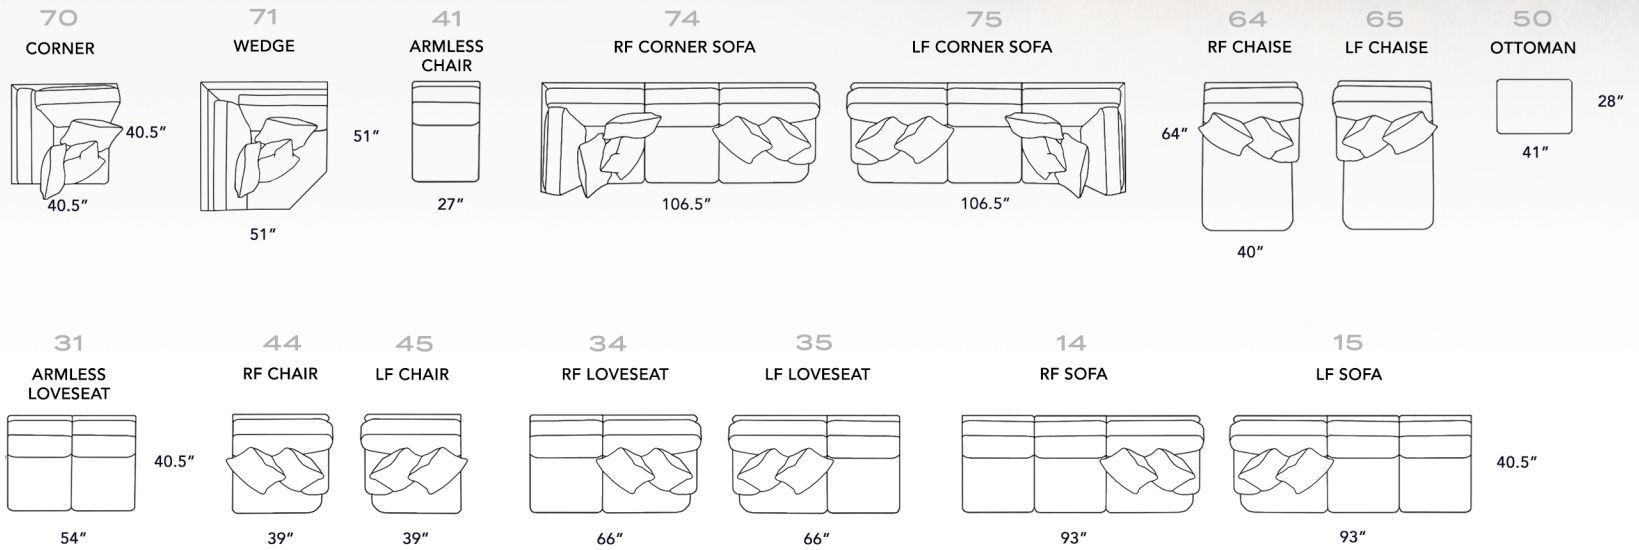

3620 SECTIONAL

INDIVIDUAL PIECES

POPULAR COMBINATIONS

PILLOWS BY PIECE

Combination	Pieces	Pillows
A	15 LF SOFA	4 XP
	74 RF CORNER SOFA	4 XP
	133.5" x 106.5" x 40.5"	
	65 LF CHAISE	2 XP
	34 RF LOVESEAT	2 XP
B	65 LF CHAISE	2 XP
	34 RF LOVESEAT	2 XP
	64" x 106" x 40.5"	
	XA LOVESEAT	-
	XA CHAIR	-
	RF LOVESEAT	2 XP
	LF LOVESEAT	2 XP
C	74 RF CORNER SOFA	4 XP
	31 ARMLESS LOVESEAT	4 XP
	65 LF CHAISE	2 XP
	106.5" x 136.5" x 64"	
	RF SOFA	2 XP
	LF SOFA	2 XP
	RF CHAIR	2 XP
	LF CHAIR	2 XP
	RF CHAISE	2 XP
	LF CHAISE	2 XP
CORNER	3 XP	
WEDGE	3 XP	
RF C. SOFA	5 XP	
LF C. SOFA	5 XP	

STYLE INFORMATION

3620 GROUP

BACKS: LOOSE PILLOW BACK
SEATING: SINUOUS SPRINGS
LEG USED: #15 (3" BUN)
TOSS PILLOW USED:
EXTRA LARGE - 23S0-W (22")
NAILHEAD OPTIONAL,
4 FINISHES AVAILABLE

△ F35 LEFT-FACING LOVESEAT +
F64 RIGHT-FACING CHAISE

AVAILABLE IN
LEATHER, FABRIC
AND LEATHER/FABRIC
COMBINATION

R, RM FABRICS
LTH LEATHERS

#	OVERALL HEIGHT	OVERALL WIDTH	OVERALL DEPTH	INSIDE WIDTH	INSIDE DEPTH	ARM HEIGHT	SEAT HEIGHT
SOFA	10	39	103	40.5	80	22.5	21
LOVESEAT	30	39	76	40.5	53	22.5	21
CHAIR	40	39	60	40.5	38	22.5	21
OTTOMAN	50	18	41	28			
RF SOFA	14	39	93	40.5	80	22.5	21
LF SOFA	15	39	93	40.5	80	22.5	21
XA LOVESEAT	31	39	54	40.5	54	22.5	21
XA CHAIR	41	39	27	40.5	27	22.5	21
RF LOVESEAT	34	39	66	40.5	54	22.5	21
LF LOVESEAT	35	39	66	40.5	54	22.5	21
RF CHAIR	44	39	39	40.5	27	22.5	21
LF CHAIR	45	39	39	40.5	27	22.5	21
RF CHAISE	64	39	40	64	28	47	21
LF CHAISE	65	39	40	64	28	47	21
CORNER	70	39	40.5	40.5	22.5	22.5	21
WEDGE	71	39	51	51	33	33	21
RF C. SOFA	74	39	106.5	40.5	76	22.5	21
LF C. SOFA	75	39	106.5	40.5	76	22.5	21