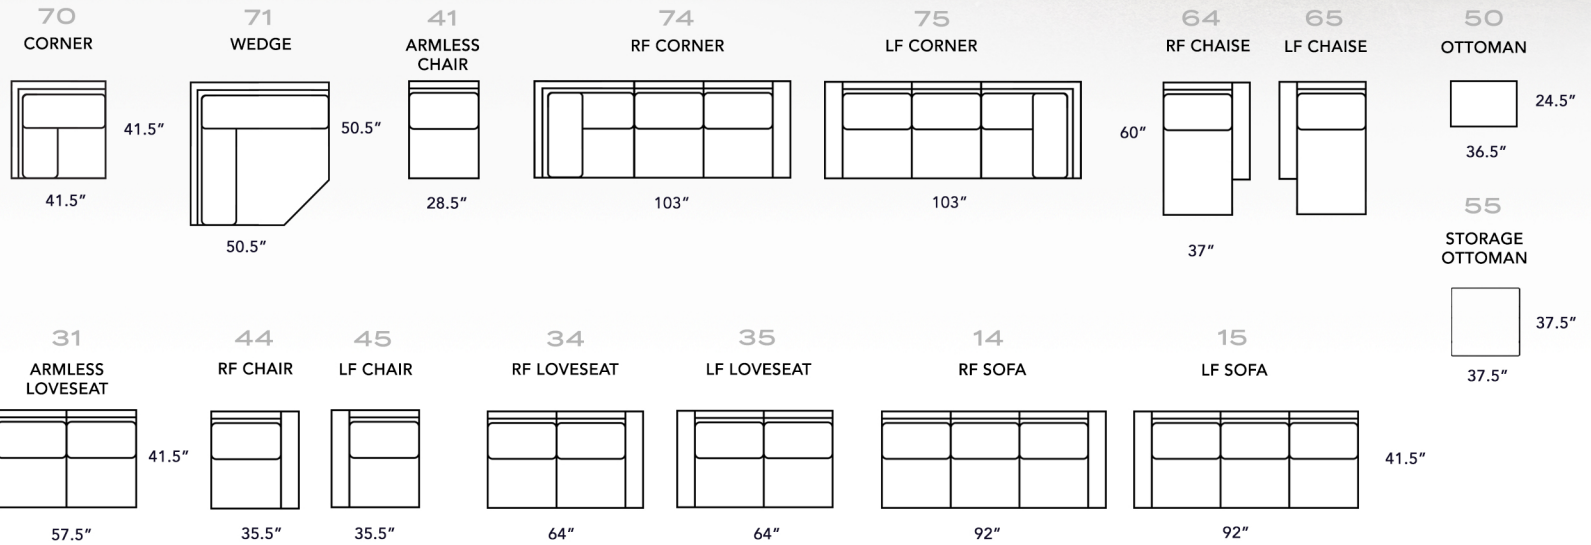

3333 SECTIONAL

INDIVIDUAL PIECES

POPULAR COMBINATIONS

PILLOWS BY PIECE

Combination	Items	Pillows
A	15 LF SOFA + 74 RF CORNER SOFA	2 XP, 2 MP
	133.5" x 103" x 41.5"	2 XP, 2 MP
		1 LKP
		-
		-
B	65 LF CHAISE + 34 RF LOVESEAT	1 XP, 1 MP
	101" x 60"	1 XP, 1 MP
		-
		-
		-
C	75 LF CORNER SOFA + 31 ARMLESS LOVESEAT + 64 RF CHAISE	1 XP, 1 MP
	103" x 136" x 60"	1 XP, 1 MP
		1 XP, 1 MP
		1 XP, 1 MP
		1 XP, 1 MP
		1 XP, 1 MP
		1 XP, 1 MP
		1 XP, 1 MP
		2 XP, 1 MP
		2 XP, 1 MP

STYLE INFORMATION

3333 GROUP

BACKS: LOOSE PILLOW BACKS
SEATING: SINUOUS SPRINGS
LEG USED: #11
STORAGE OTTO: #19
TOSS PILLOW USED:
EXTRA LARGE - 23S0-W (22")
MEDIUM - 21S0-W (20")
KIDNEY - 27R0-W (26")
NAILHEAD OPTIONAL
4 FINISHES AVAILABLE

F65 LF CHAISE, F31 ARMLESS LOVESEAT,
F71 WEDGE, F34 RF LOVESEAT

AVAILABLE IN
FABRIC AND LEATHER

(R, RM, U, UM) FABRICS
(LTH) LEATHERS

#	OVERALL HEIGHT	OVERALL WIDTH	OVERALL DEPTH	INSIDE WIDTH	INSIDE DEPTH	ARM HEIGHT	SEAT HEIGHT
SOFA	10	37.5	101	41.5	84.5	25.5	26
LOVESEAT	30	37.5	72.5	41.5	56	25.5	26
CHAIR	40	37.5	44	41.5	27.5	25.5	26
OTTOMAN	50	16.5	36.5	24.5			
STORAGE OTTO	55	20.5	37.5	37.5			
RF SOFA	14	37.5	92	41.5	85	25.5	26
LF SOFA	15	37.5	92	41.5	85	25.5	26
XA LOVESEAT	31	37.5	57.5	41.5	57.5	25.5	26
RF LOVESEAT	34	37.5	64	41.5	57	25.5	26
LF LOVESEAT	35	37.5	64	41.5	57	25.5	26
XA CHAIR	41	37.5	28.5	41.5	28.5	25.5	26
RF CHAIR	44	37.5	35.5	41.5	28.5	25.5	26
LF CHAIR	45	37.5	35.5	41.5	28.5	25.5	26
RF CHAISE	64	37.5	37	60	30	48	26
LF CHAISE	65	37.5	37	60	30	48	26
CORNER	70	37.5	41.5	41.5	25.5	25.5	26
WEDGE	71	37.5	50.5	50.5	34	34	26
RF C. SOFA	74	37.5	103	41.5	79	25.5	26
LF C. SOFA	75	37.5	103	41.5	79	26.5	26