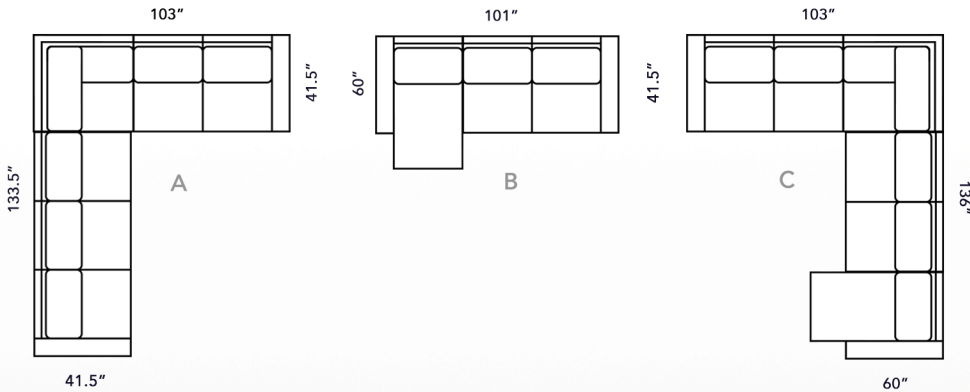

3333 SECTIONAL

INDIVIDUAL PIECES

POPULAR COMBINATIONS

PILLOWS BY PIECE

Combination	Items	Pillows
A	15 LF SOFA + 74 RF CORNER SOFA	2 XP, 2 MP
	133.5" x 103" x 41.5"	2 XP, 2 MP
		1 LKP
		-
		-
B	65 LF CHAISE + 34 RF LOVESEAT	1 XP, 1 MP
	101" x 60"	1 XP, 1 MP
		-
		-
		-
C	75 LF CORNER SOFA + 31 ARMLESS LOVESEAT + 64 RF CHAISE	1 XP, 1 MP
	103" x 136" x 60"	1 XP, 1 MP
		1 XP, 1 MP
		1 XP, 1 MP
		1 XP, 1 MP
		1 XP, 1 MP
		1 XP, 1 MP
		1 XP, 1 MP
		2 XP, 1 MP
		2 XP, 1 MP

STYLE INFORMATION

3333 GROUP

BACKS: LOOSE PILLOW BACKS
SEATING: SINUOUS SPRINGS
LEG USED: #11
STORAGE OTTO: #19
TOSS PILLOW USED:
EXTRA LARGE - 23S0-W (22")
MEDIUM - 21S0-W (20")
KIDNEY - 27R0-W (26")
NAILHEAD OPTIONAL
4 FINISHES AVAILABLE

F65 LF CHAISE, F31 ARMLESS LOVESEAT,
F71 WEDGE, F34 RF LOVESEAT

AVAILABLE IN
FABRIC AND LEATHER

(R, RM, U, UM) FABRICS
(LTH) LEATHERS

#	OVERALL HEIGHT	OVERALL WIDTH	OVERALL DEPTH	INSIDE WIDTH	INSIDE DEPTH	ARM HEIGHT	SEAT HEIGHT
SOFA	10	37.5	101	41.5	84.5	25.5	26
LOVESEAT	30	37.5	72.5	41.5	56	25.5	26
CHAIR	40	37.5	44	41.5	27.5	25.5	26
OTTOMAN	50	16.5	36.5	24.5			
STORAGE OTTO	55	20.5	37.5	37.5			
RF SOFA	14	37.5	92	41.5	85	25.5	26
LF SOFA	15	37.5	92	41.5	85	25.5	26
XA LOVESEAT	31	37.5	57.5	41.5	57.5	25.5	26
RF LOVESEAT	34	37.5	64	41.5	57	25.5	26
LF LOVESEAT	35	37.5	64	41.5	57	25.5	26
XA CHAIR	41	37.5	28.5	41.5	28.5	25.5	26
RF CHAIR	44	37.5	35.5	41.5	28.5	25.5	26
LF CHAIR	45	37.5	35.5	41.5	28.5	25.5	26
RF CHAISE	64	37.5	37	60	30	48	26
LF CHAISE	65	37.5	37	60	30	48	26
CORNER	70	37.5	41.5	41.5	25.5	25.5	26
WEDGE	71	37.5	50.5	50.5	34	34	26
RF C. SOFA	74	37.5	103	41.5	79	25.5	26
LF C. SOFA	75	37.5	103	41.5	79	26.5	26