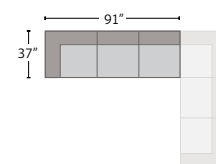

Hudson Skirted Sectional

HUDSON SKIRTED SECTIONAL

U064510

Seat depth: 22" / Seat height: 19" / Arm height: 24"

**MOST POPULAR
CONFIGURATION**

SECTIONAL CHAISE
LAF: U064510LCH
RAF: U064510RCH
31w x 72d x 37h

SECTIONAL CORNER SOFA
LAF: U064510LC
RAF: U064510RC
102w x 40d x 37h

SECTIONAL LOVESEAT
LAF: U064510LL
RAF: U064510RL
63w x 40d x 37h

SECTIONAL SOFA
LAF: U064510LS
RAF: U064510RS
91w x 40d x 37h

ADDITIONAL INFO

DIMENSIONS

Seat Depth: 22"
Arm Height: 24"
Seat Height: 19"

CUSHION STYLE OPTIONS

- Down Blend
- Ultra Plush
- Spring Down

OPTIONS

- Fabric
- Leg Finish
- Nail Trim

* Also available in outdoor.

+ 400 more fabric options