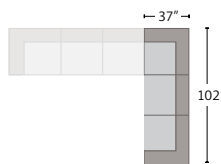

Hudson Skirted Sectional

HUDSON SKIRTED SECTIONAL

U064510

Seat depth: 22" / Seat height: 19" / Arm height: 24"

**MOST POPULAR
CONFIGURATION**

SECTIONAL CHAISE
LAF: U064510LCH
RAF: U064510RCH
31w x 72d x 37h

SECTIONAL CORNER SOFA
LAF: U064510LC
RAF: U064510RC
102w x 40d x 37h

SECTIONAL LOVESEAT
LAF: U064510LL
RAF: U064510RL
63w x 40d x 37h

SECTIONAL SOFA
LAF: U064510LS
RAF: U064510RS
91w x 40d x 37h

ADDITIONAL INFO

DIMENSIONS

Seat Depth: 22"
Arm Height: 24"
Seat Height: 19"

CUSHION STYLE OPTIONS

- Down Blend
- Ultra Plush
- Spring Down

OPTIONS

- Fabric
- Leg Finish
- Nail Trim

* Also available in outdoor.

+ 400 more fabric options