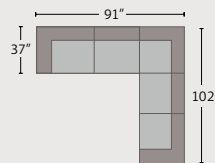

Hudson Skirted Sectional

HUDSON SKIRTED SECTIONAL

U064510

Seat depth: 22" / Seat height: 19" / Arm height: 24"

**MOST POPULAR
CONFIGURATION**

SECTIONAL CHAISE
LAF: U064510LCH
RAF: U064510RCH
31w x 72d x 37h

SECTIONAL CORNER SOFA
LAF: U064510LC
RAF: U064510RC
102w x 40d x 37h

SECTIONAL LOVESEAT
LAF: U064510LL
RAF: U064510RL
63w x 40d x 37h

SECTIONAL SOFA
LAF: U064510LS
RAF: U064510RS
91w x 40d x 37h

ADDITIONAL INFO

DIMENSIONS

Seat Depth: 22"
Arm Height: 24"
Seat Height: 19"

CUSHION STYLE OPTIONS

- Down Blend
- Ultra Plush
- Spring Down

OPTIONS

- Fabric
- Leg Finish
- Nail Trim

* Also available in outdoor.

+ 400 more fabric options