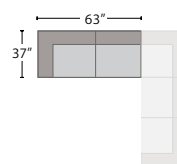

Hudson Skirted Sectional

HUDSON SKIRTED SECTIONAL

U064510

Seat depth: 22" / Seat height: 19" / Arm height: 24"

**MOST POPULAR
CONFIGURATION**

SECTIONAL CHAISE
LAF: U064510LCH
RAF: U064510RCH
31w x 72d x 37h

SECTIONAL CORNER SOFA
LAF: U064510LC
RAF: U064510RC
102w x 40d x 37h

SECTIONAL LOVESEAT
LAF: U064510LL
RAF: U064510RL
63w x 40d x 37h

SECTIONAL SOFA
LAF: U064510LS
RAF: U064510RS
91w x 40d x 37h

ADDITIONAL INFO

DIMENSIONS

Seat Depth: 22"
Arm Height: 24"
Seat Height: 19"

CUSHION STYLE OPTIONS

- Down Blend
- Ultra Plush
- Spring Down

OPTIONS

- Fabric
- Leg Finish
- Nail Trim

* Also available in outdoor.

+ 400 more fabric options