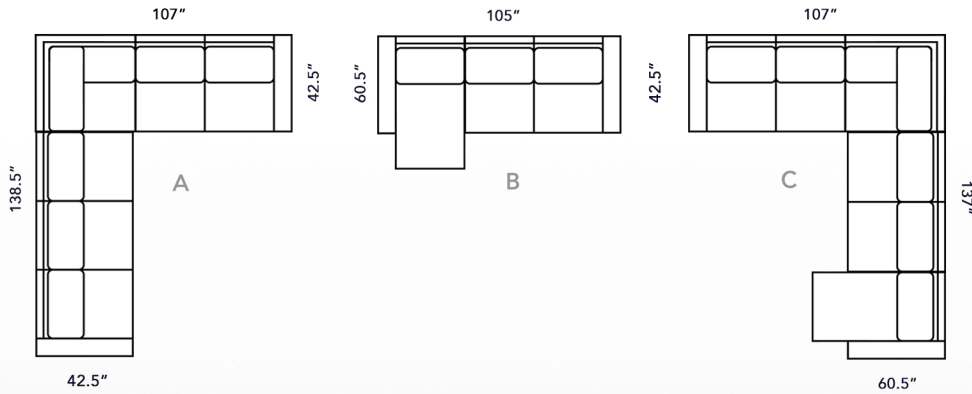

## PILLOWS BY PIECE

Combination	Configuration	Dimensions	SOFA	LOVESEAT	CHAIR	OTTOMAN	RF SOFA	LF SOFA	XA LOVESEAT	XA CHAIR	RF LOVESEAT	LF LOVESEAT	RF CHAIR	LF CHAIR	RF CHAISE	LF CHAISE	CORNER	WEDGE	RF C. SOFA	LF C. SOFA
A	15 LF SOFA + 74 RF CORNER SOFA	138.5" x 107" x 42.5"	2 XP, 2 MP	2 XP, 2 MP	2 XP	-	-	-	-	-	-	-	-	-	-	-	-	-	-	-
B	65 LF CHAISE + 34 RF LOVESEAT	105" x 60.5"	-	-	-	-	1 XP, 1 MP	1 XP, 1 MP	-	-	1 XP, 1 MP	1 XP, 1 MP	1 XP, 1 MP	1 XP, 1 MP	1 XP, 1 MP	1 XP, 1 MP	-	-	-	-
C	75 LF CORNER SOFA + 31 ARMLESS LOVESEAT + 64 RF CHAISE	107" x 137" x 60.5"	-	-	-	-	1 XP, 1 MP	1 XP, 1 MP	1 XP, 1 MP	1 XP, 1 MP	1 XP, 1 MP	1 XP, 1 MP	1 XP, 1 MP	1 XP, 1 MP	1 XP, 1 MP	1 XP, 1 MP	2 XP, 1 MP	2 XP, 1 MP	3 XP, 2 MP	3 XP, 2 MP

F15 LEFT-FACING SOFA +  
F74 RIGHT-FACING CORNER SOFA  
+ F55 STORAGE OTTOMAN

AVAILABLE IN  
LEATHER, FABRIC

R, RM, U, UM FABRICS  
LEATHER

#	OVERALL HEIGHT	OVERALL WIDTH	OVERALL DEPTH	INSIDE WIDTH	INSIDE DEPTH	ARM HEIGHT	SEAT HEIGHT
SOFA	10	39	102	42.5	86	26	24.5
LOVESEAT	30	39	73.5	42.5	57.5	26	24.5
CHAIR	40	39	44.5	42.5	28.5	26	24.5
OTTOMAN	50	17	37.5	25	-	-	-
STORAGE OTTO	55	20.5	38	38	-	-	-
RF SOFA	14	39	96	42.5	86	26	24.5
LF SOFA	15	39	96	42.5	86	26	24.5
XA LOVESEAT	31	39	57	42.5	57.5	26	24.5
RF LOVESEAT	34	39	67.5	42.5	57.5	26	24.5
LF LOVESEAT	35	39	67.5	42.5	57.5	26	24.5
XA CHAIR	41	39	29	42.5	29	26	24.5
RF CHAIR	44	39	39	42.5	29	26	24.5
LF CHAIR	45	39	39	42.5	29	26	24.5
RF CHAISE	64	39	37.5	60.5	28.5	44	24.5
LF CHAISE	65	39	37.5	60.5	28.5	44	24.5
CORNER	70	39	42.5	42.5	26	26	20
WEDGE	71	39	55	55	38.5	26	20
RF C. SOFA	74	39	107	42.5	83	26	24.5
LF C. SOFA	75	39	107	42.5	83	26	24.5