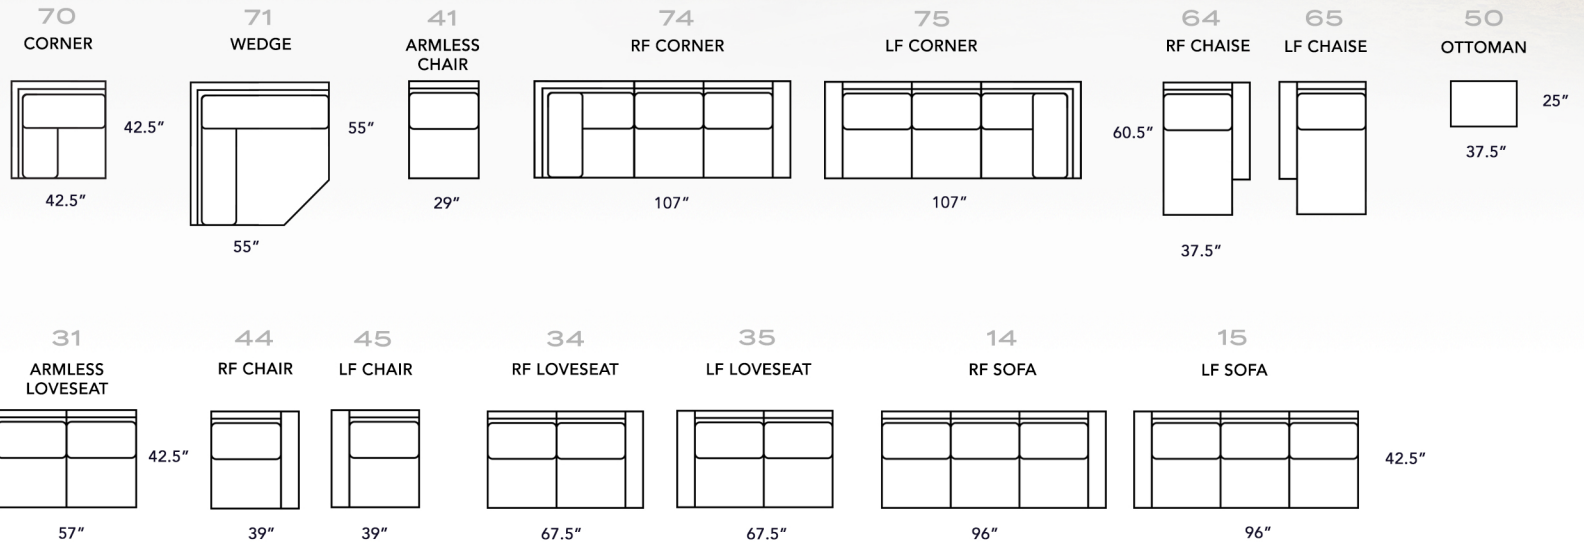

## INDIVIDUAL PIECES

## PILLOWS BY PIECE

Combination	Configuration	Dimensions	SOFA	LOVESEAT	CHAIR	OTTOMAN	RF SOFA	LF SOFA	XA LOVESEAT	XA CHAIR	RF LOVESEAT	LF LOVESEAT	RF CHAIR	LF CHAIR	RF CHAISE	LF CHAISE	CORNER	WEDGE	RF C. SOFA	LF C. SOFA
A	15 LF SOFA + 74 RF CORNER SOFA	138.5" x 107" x 42.5"	2 XP, 2 MP	2 XP, 2 MP	2 XP	-	-	-	-	-	-	-	-	-	-	-	-	-	-	-
B	65 LF CHAISE + 34 RF LOVESEAT	105" x 60.5"	-	-	-	-	1 XP, 1 MP	1 XP, 1 MP	-	-	1 XP, 1 MP	1 XP, 1 MP	1 XP, 1 MP	1 XP, 1 MP	1 XP, 1 MP	1 XP, 1 MP	-	-	-	-
C	75 LF CORNER SOFA + 31 ARMLESS LOVESEAT + 64 RF CHAISE	107" x 137" x 60.5"	-	-	-	-	1 XP, 1 MP	1 XP, 1 MP	1 XP, 1 MP	1 XP, 1 MP	1 XP, 1 MP	1 XP, 1 MP	1 XP, 1 MP	1 XP, 1 MP	1 XP, 1 MP	1 XP, 1 MP	2 XP, 1 MP	2 XP, 1 MP	3 XP, 2 MP	3 XP, 2 MP

### 2100 GROUP

BACKS: LOOSE PILLOW BACKS  
SEATING: SINUOUS SPRINGS  
LEG USED: #56 (4)  
TOSS PILLOW USED:  
EXTRA LARGE - 23S0-W (22")  
MEDIUM - 21S0-W (20")  
NAILHEAD OPTIONAL,  
4 FINISHES AVAILABLE

F15 LEFT-FACING SOFA +  
F74 RIGHT-FACING CORNER SOFA  
+ F55 STORAGE OTTOMAN

AVAILABLE IN  
LEATHER, FABRIC

R, RM, U, UM FABRICS  
LEATHER

#	OVERALL HEIGHT	OVERALL WIDTH	OVERALL DEPTH	INSIDE WIDTH	INSIDE DEPTH	ARM HEIGHT	SEAT HEIGHT
SOFA	10	39	102	42.5	86	26	24.5
LOVESEAT	30	39	73.5	42.5	57.5	26	24.5
CHAIR	40	39	44.5	42.5	28.5	26	24.5
OTTOMAN	50	17	37.5	25	-	-	-
STORAGE OTTO	55	20.5	38	38	-	-	-
RF SOFA	14	39	96	42.5	86	26	24.5
LF SOFA	15	39	96	42.5	86	26	24.5
XA LOVESEAT	31	39	57	42.5	57.5	26	24.5
RF LOVESEAT	34	39	67.5	42.5	57.5	26	24.5
LF LOVESEAT	35	39	67.5	42.5	57.5	26	24.5
XA CHAIR	41	39	29	42.5	29	26	24.5
RF CHAIR	44	39	39	42.5	29	26	24.5
LF CHAIR	45	39	39	42.5	29	26	24.5
RF CHAISE	64	39	37.5	60.5	28.5	44	24.5
LF CHAISE	65	39	37.5	60.5	28.5	44	24.5
CORNER	70	39	42.5	42.5	26	26	20
WEDGE	71	39	55	55	38.5	26	20
RF C. SOFA	74	39	107	42.5	83	26	24.5
LF C. SOFA	75	39	107	42.5	83	26	24.5